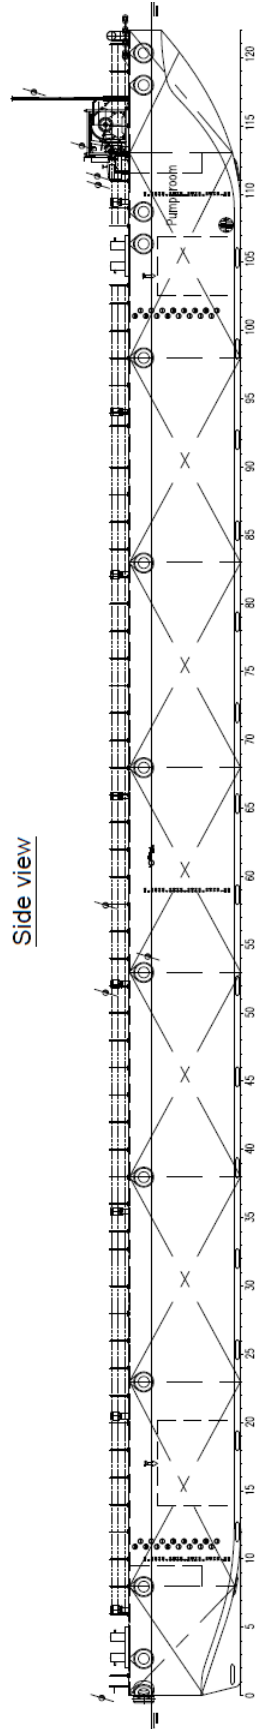

Specifications Blue Offshore 5300t turntable

Outer diameter	23m
Product capacity	5300t
Wall height	8m
E-stop time	< 5s
Basket carousel gross weight	615t

Features

- 23m OD turntable basket Lloyd's certified for dynamic unrestricted use for 5300t / static use for 7000t
- Comes with loading tower that handles product weight up to 175kg/ m and product diameter up to 350mm
- Turntable basket is fully adjustable for: partition zones, inner hub diameter and inner hub/outer wall height
- Integrated E-stops between turntable, tensioners and other deck equipment
- Electrical-Hydraulically driven with inbuilt redundancy
- Tess Barge and seafastening certified for 6000t turntable in harbour conditions and can be adjusted for (un)restricted use

Specifications Tess Barge

Classification	Lloyd's I Hull Non propelled Unmanned vessels	Construction	Deck plate thickness 20mm Sheerstrake thickness 25mm	Capacity	9900t 20t/ m2
Dimensions	Length o.a. 91.5 meters Breadth mid. 27.4 meters	Depth at side 6.10 meters Max. draught 4.90 meters	Standard outfitting	Bollards 4 x double bollards Manhols 1 flush type, 1 standard Towing brackets 4 x SMIT brackets	

Side view

Top view