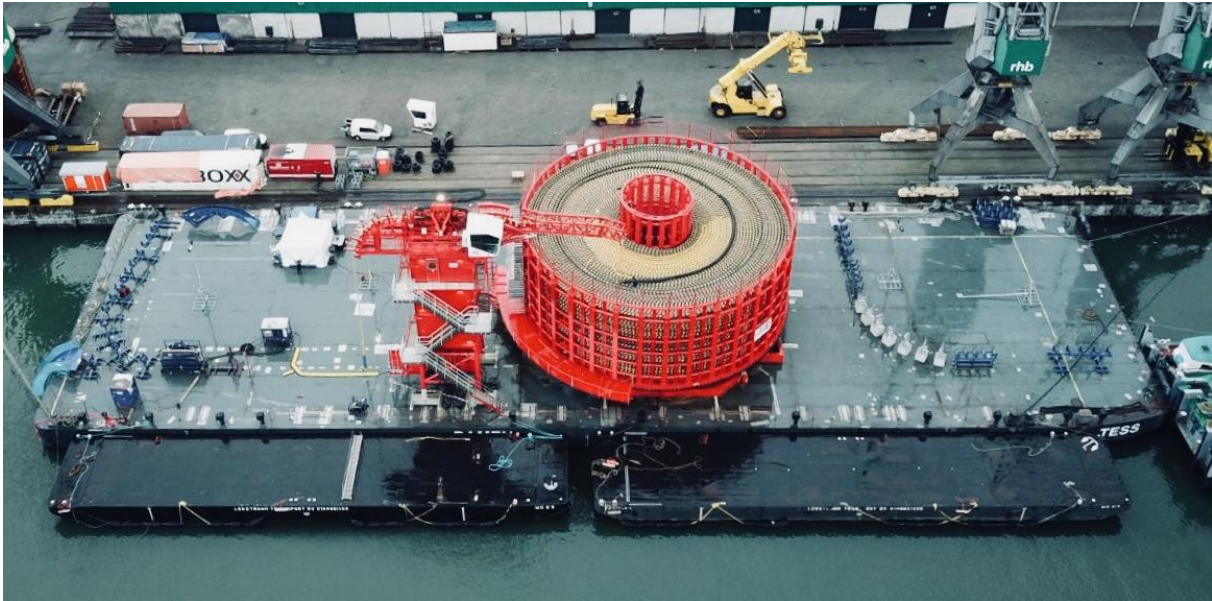

Cable Storage Solution – Barge equipped with 5300t turntable

This cable storage solution has multiple advantages compared to typical onshore setups. Our barge and turntable solution is readily mobile and can be conveniently located along client's quayside, thereby removing onshore space requirements. The entire spread and stored cable can be shifted to more suitable locations for loadout to cable lay vessels that may be outside the depth or size limitations at the client quayside. We are also able to provide experienced cable handling crew and project management, as well as cable rollers, chutes and tensioners to suit any required deck configurations. The total cable weight capacity or volume can be increased with the addition of an Oceanteam Solutions 2000t turntable. The entire spread is fully mobilised and available for operations.

Specifications Blue Offshore 5300t turntable

Outer diameter	23m
Product capacity	5300t
Wall height	8m
E-stop time	< 5s
Basket carousel gross weight	615t

Features

- 23m OD turntable basket Lloyd's certified for dynamic unrestricted use for 5300t / static use for 7000t
- Comes with loading tower that handles product weight up to 175kg/ m and product diameter up to 350mm
- Turntable basket is fully adjustable for: partition zones, inner hub diameter and inner hub/outer wall height
- Integrated E-stops between turntable, tensioners and other deck equipment
- Electrical-Hydraulically driven with inbuilt redundancy
- Tess Barge and seafastening certified for 6000t turntable in harbour conditions and can be adjusted for (un)restricted use

Specifications Tess Barge

Classification	Lloyd's I Hull Non propelled Unmanned vessels	Construction	Deck plate thickness 20mm Sheerstrake thickness 25mm	Capacity	9900t 20t/ m2
Dimensions	Length o.a. 91.5 meters Breadth mid. 27.4 meters	Depth at side 6.10 meters Max. draught 4.90 meters	Standard outfitting	Bollards 4 x double bollards Manhols 1 flush type, 1 standard Towing brackets 4 x SMIT brackets	